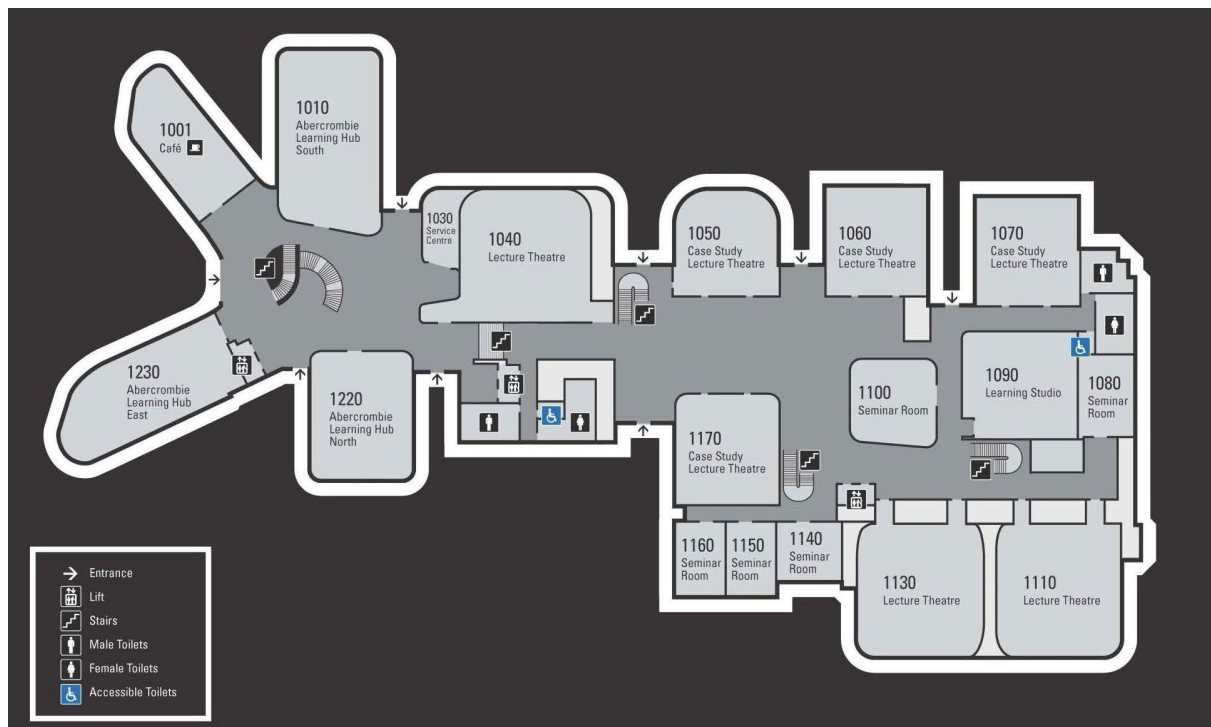

Abercrombie Business School floor plans

LEVEL ONE