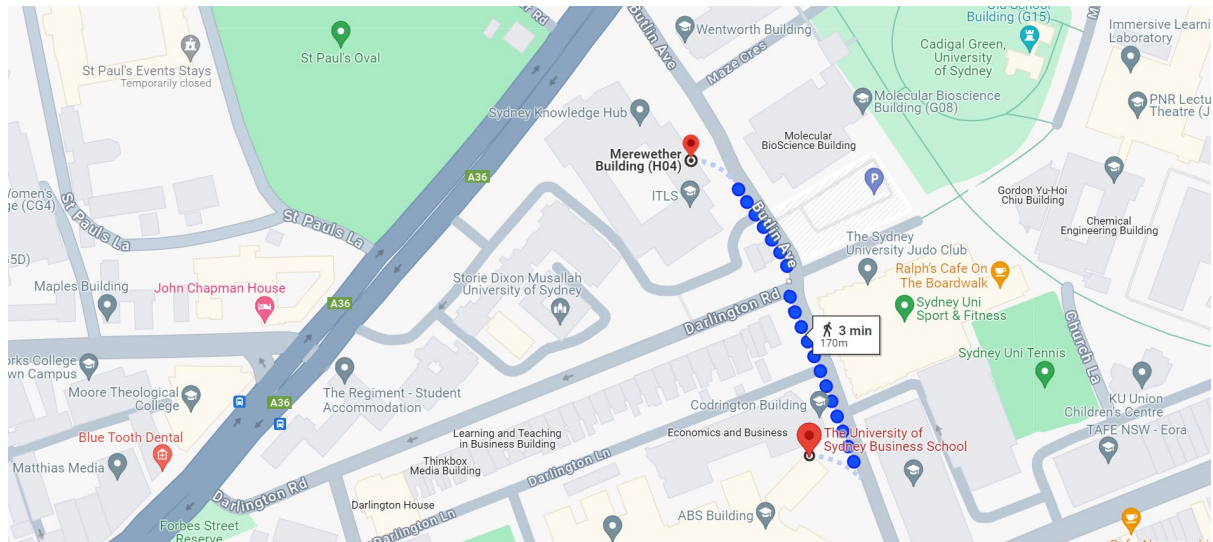

## LSS 2024 (15-19 January)

Most classes this year are in the Abercrombie Business School (ABS), which is located on the corner of Abercrombie Street and Codrington Street. A couple of classes are in the Merewether Building next door (corner of City Road and Butlin Avenue). Both venues are within walking distance of Redfern railway station and of City Road (along which several bus routes run).

### Campus map (walking route from the Business School to Merewether Building. City Road = A36)